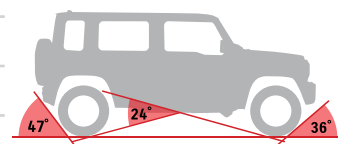

### OFF-ROAD SPECIFICATIONS

210mm ground clearance

36° Approach angle

24° Ramp break-over angle

47° Departure angle

SCAN ME to get specs on your Device

**SUZUKI**  
COMPLETE

5-year / 200 000 km mechanical warranty\*  
6-year / unlimited km body corrosion warranty  
4-year / 60 000 km service plan  
Service intervals of 15 000 km or one year, whichever comes first.